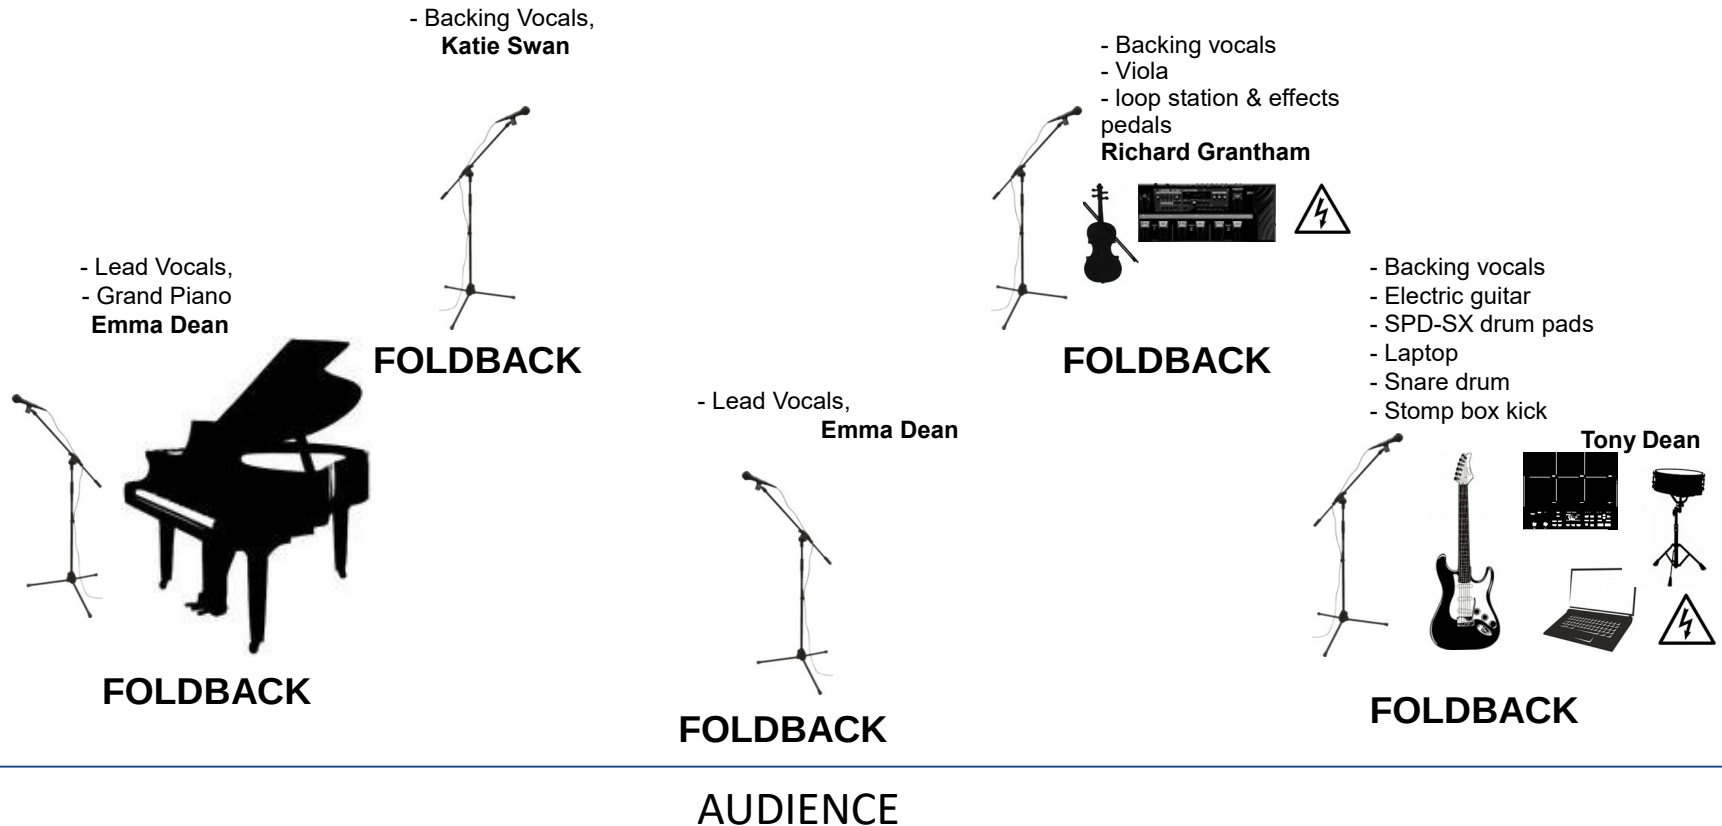

emma dean

STAGE PLOT

Channel Input List

*We request foldback for each performer – **5** in total. Also for all vocal mics to be on boom stands.

1	Vocal (lead)	Emma	@ grand piano	
2	Vocal (lead)	Emma	@ centre stage	
3	Backing vocal	Katie		
4	Backing vocal	Tony		
5	Backing vocal	Richard		
6	Laptop (electric guitar)	Tony	XLR out of audio interface	
7	Laptop (samples)	Tony	XLR out of audio interface	
8	SPD drum pads	Tony	Line out	DI needed
10	Snare drum	Tony		
11	Stomp box kick	Tony	Line out	DI needed
12	Viola	Richard	(stereo DI left)	Stereo DI needed
13			(stereo DI right)	
14 -	Grand piano	Emma		